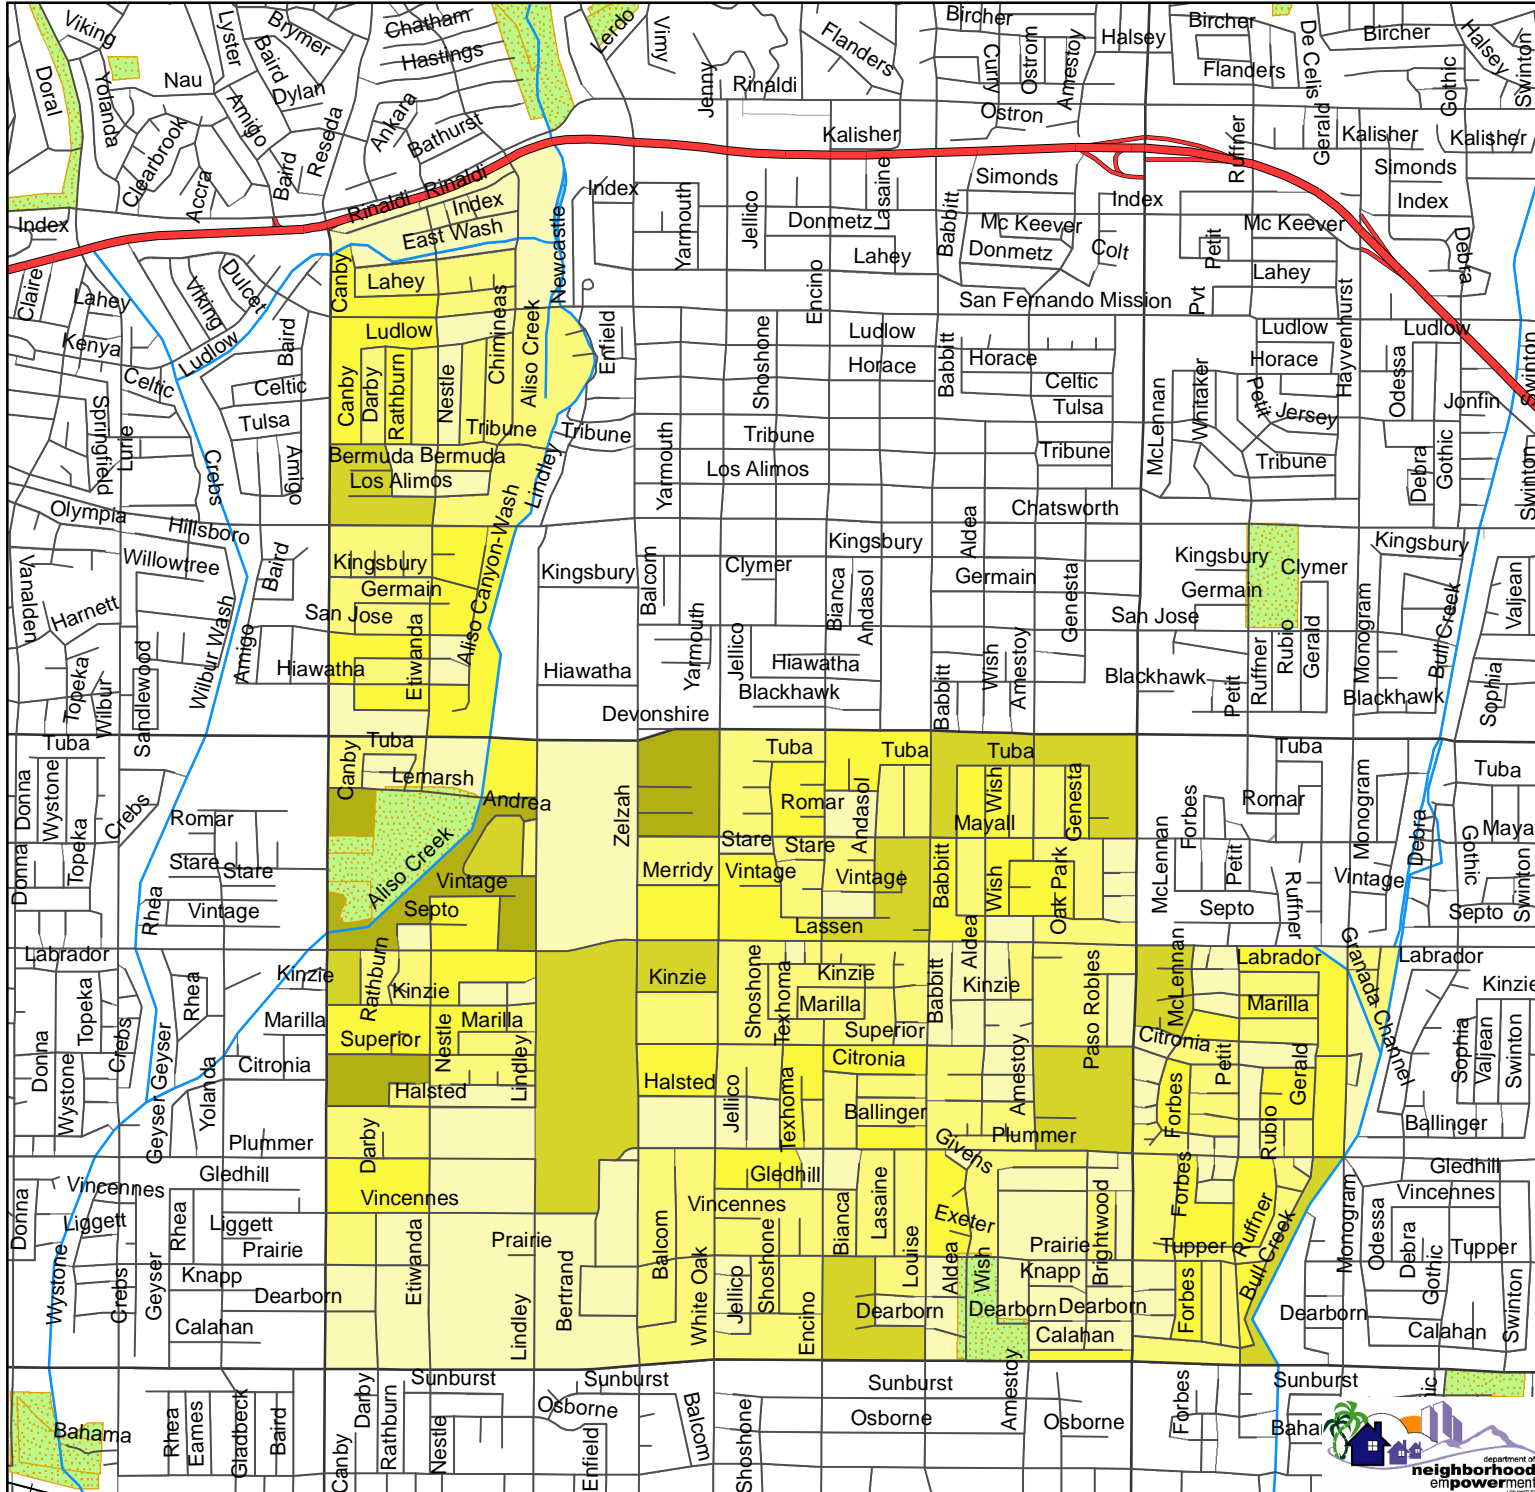

Northridge East Neighborhood Council - 65 Years & Up Population Area Propensity

Demographics

Total Population: 22,632
 NH Whites: 58%
 NH African Americans: 7%
 NH Asians: 16%
 Latinos: 15%
 Other: 4%

Total Households: 8,222
 Owner Occupied: 57%
 Renter Occupied: 32%

17 Years & Under: 17%
 18-29 Years: 29%
 30-39 Years: 13%
 40-49 Years: 13%
 50-64 Years: 15%
 65 Years & Over: 13%

Legend

- A_65_Up
- 0 - 7
- 8 - 16
- 17 - 30
- 31 - 51
- 52 - 94
- City Blocks
- Freeways
- Local_Roads
- Railroads
- Waterways
- Waterbody
- Open_Space