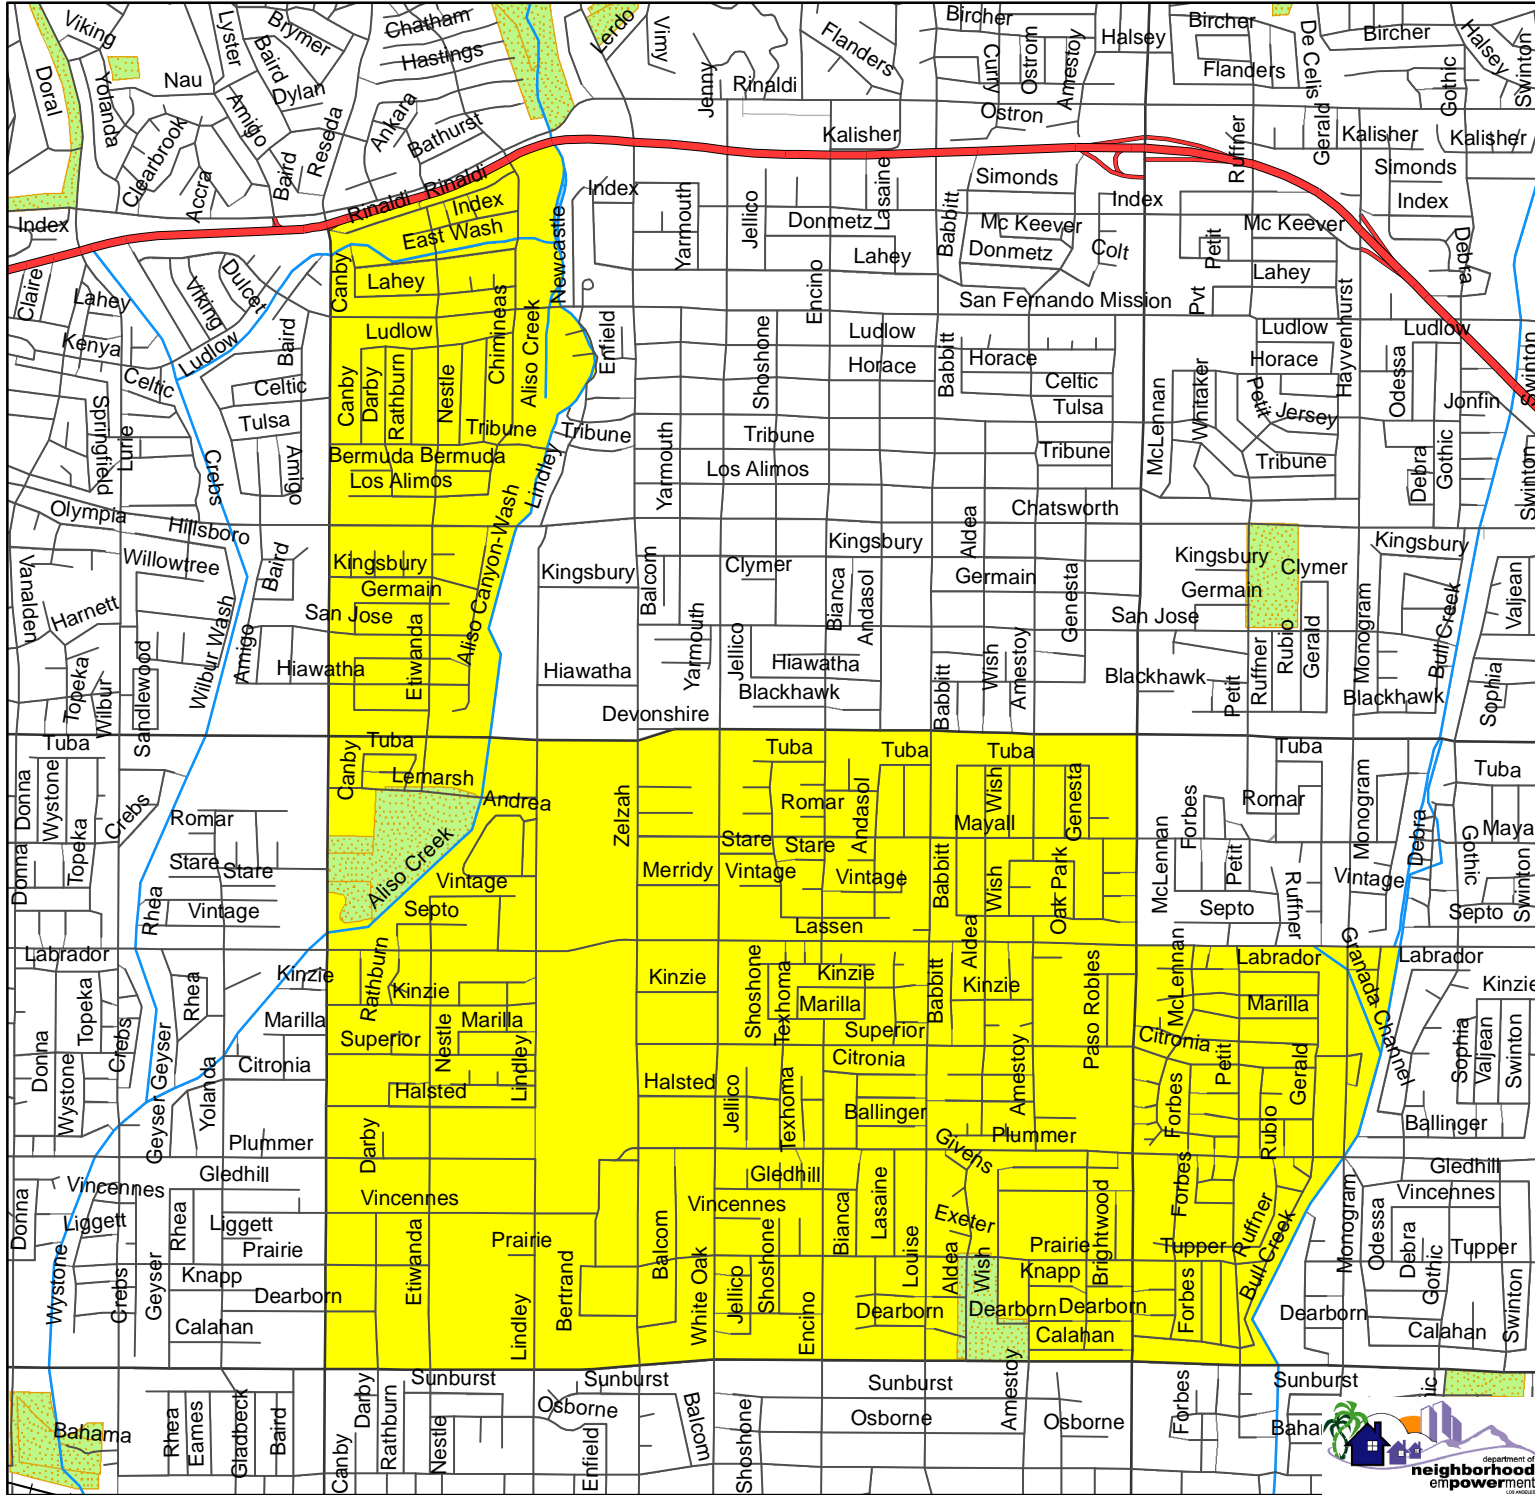

Northridge East Neighborhood Council

Demographics

Total Population: 22,632
 NH Whites: 58%
 NH African Americans: 7%
 NH Asians: 16%
 Latinos: 15%
 Other: 4%

Total Male: 48%
 Total Females: 52%

Total Households: 8,222
 Owner Occupied: 57%
 Renter Occupied: 32%

17 Years & Under: 17%
 18-29 Years: 29%
 30-39 Years: 13%
 40-49 Years: 13%
 50-64 Years: 15%
 65 Years & Over: 13%

Legend

- Northridge_East_Demos
- City Blocks
- Freeways
- Local_Roads
- Railroads
- Waterways
- Waterbody
- Open_Space